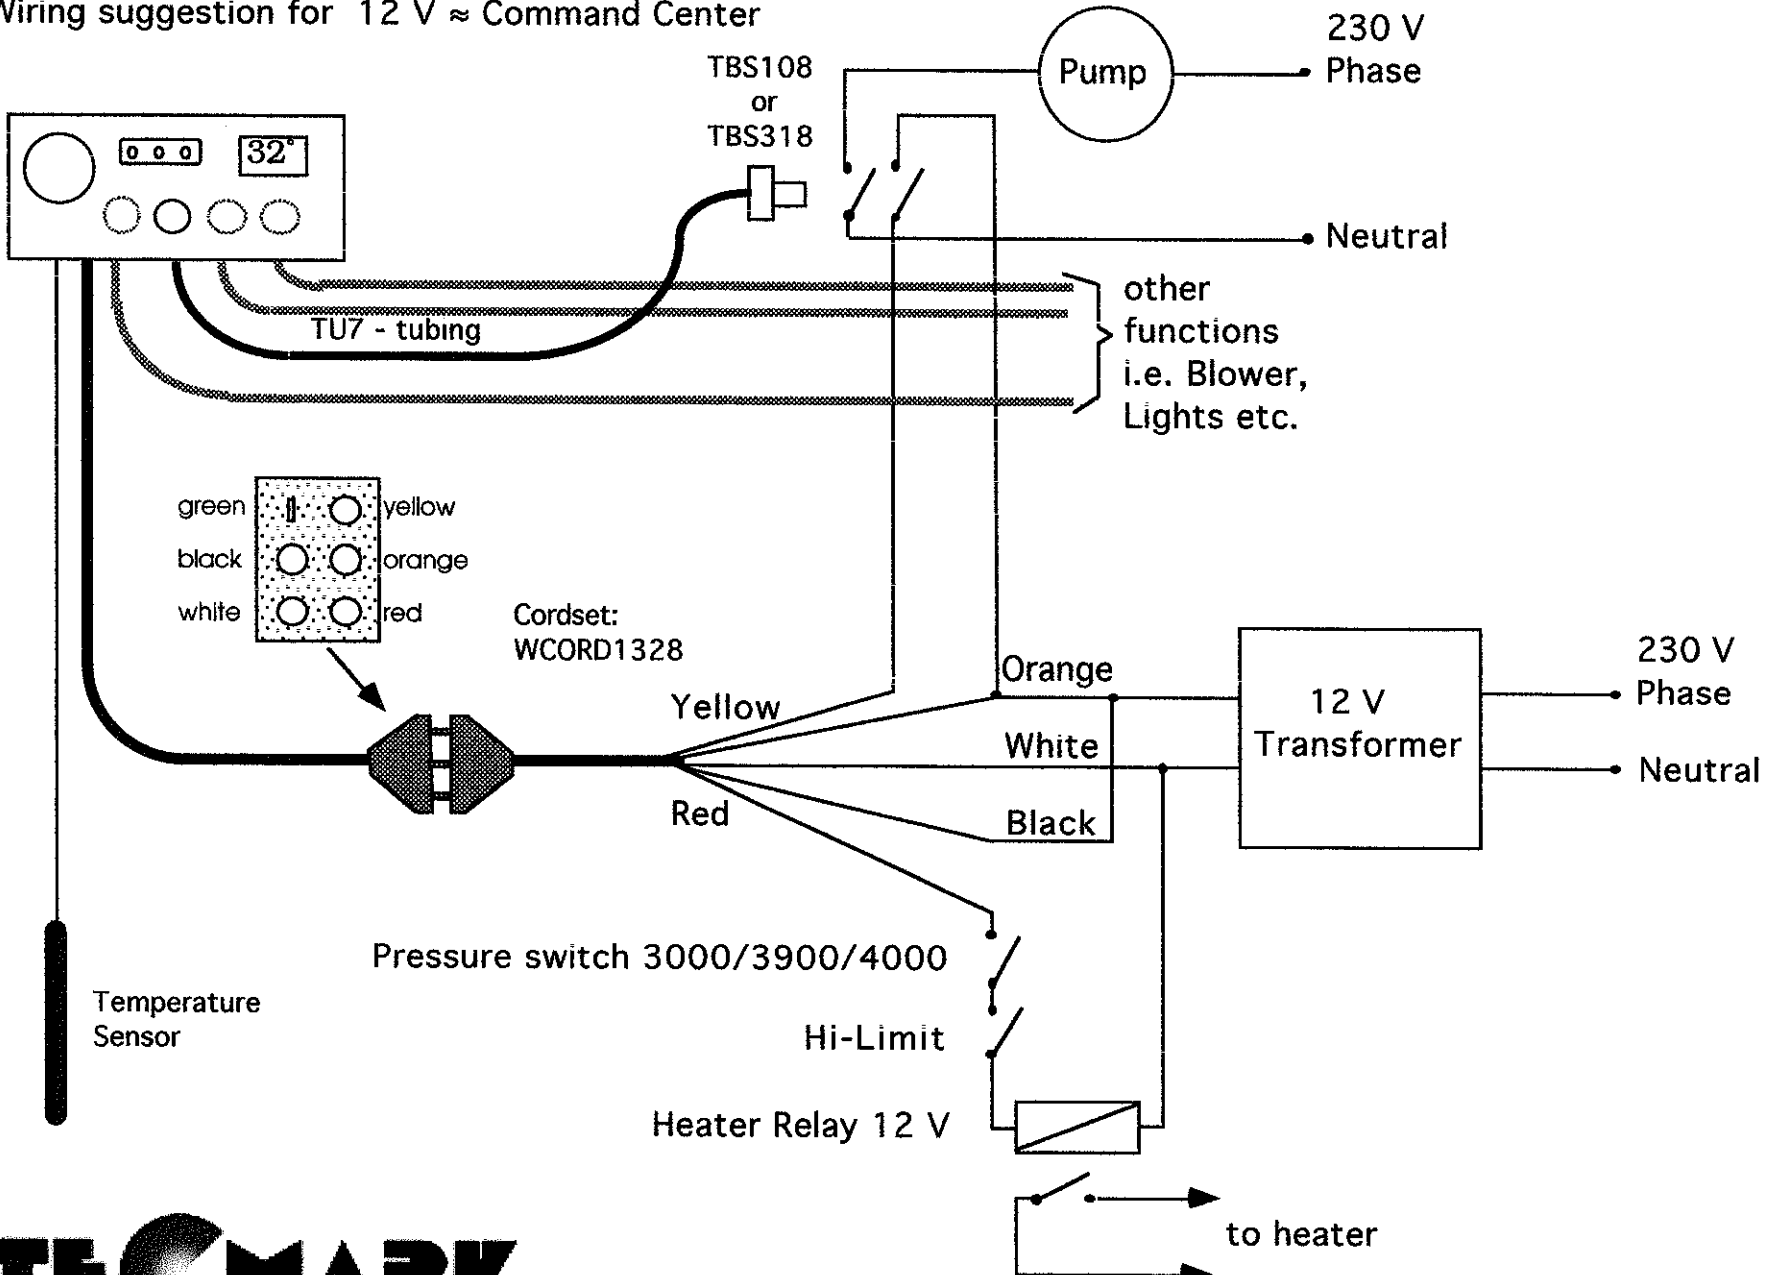

CC COMMAND CENTER[®]

Wiring suggestion for 12 V ≈ Command Center

This is a sales support document. Tecmark not liable for actual wiring.
 Tel. USA-440-205 7600 Fax USA-440-205 7601